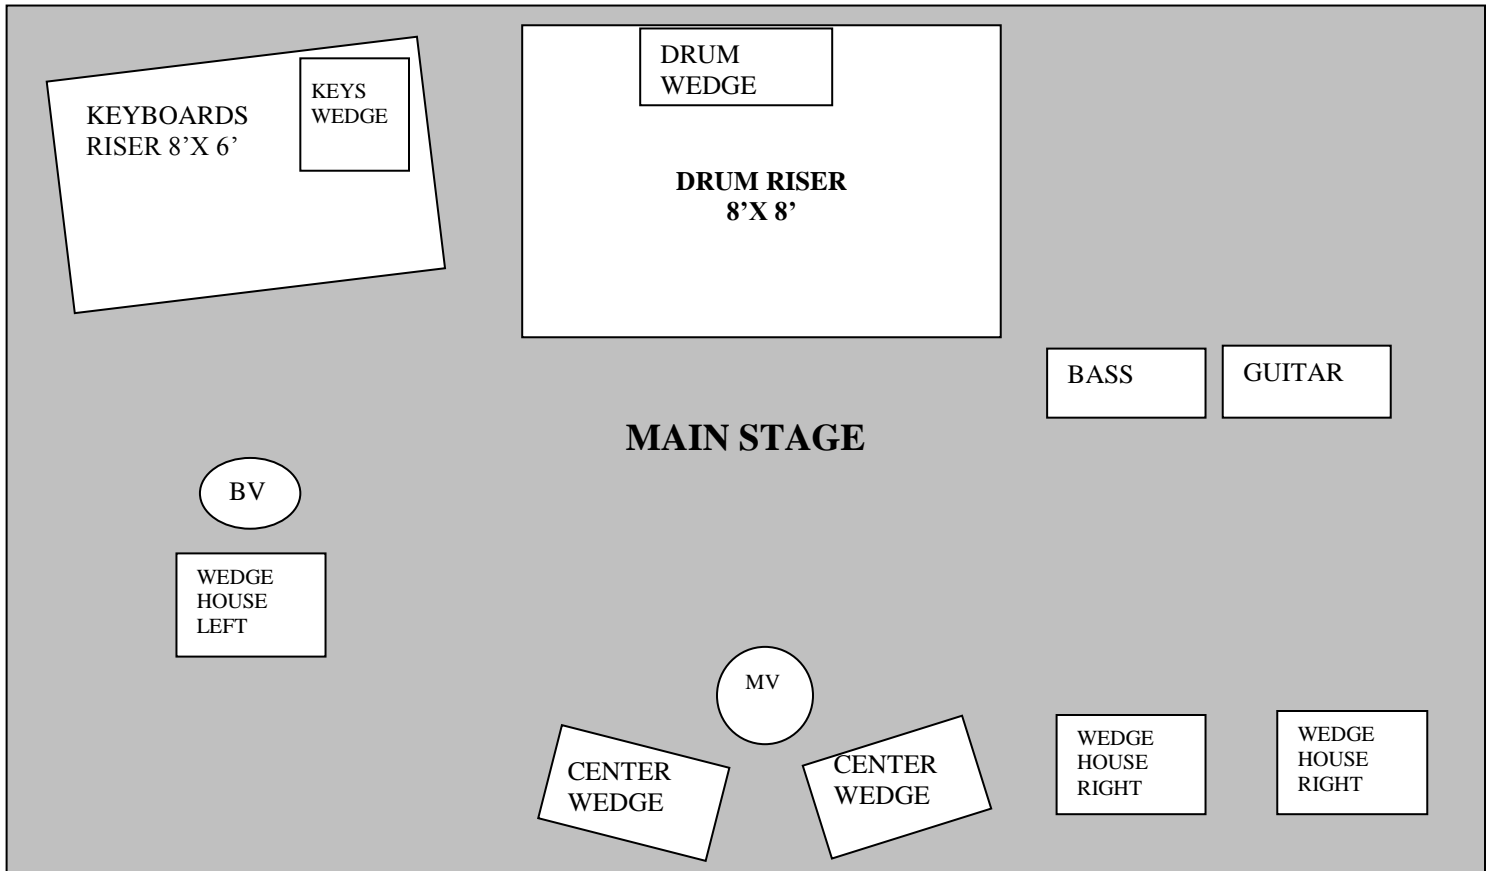

“LET’S GET IT ON” STAGE PLOT 2019

BV = GIRL VOCALS – SM - 58

MV = MAIN VOCAL

Backstage area

AUDIENCE